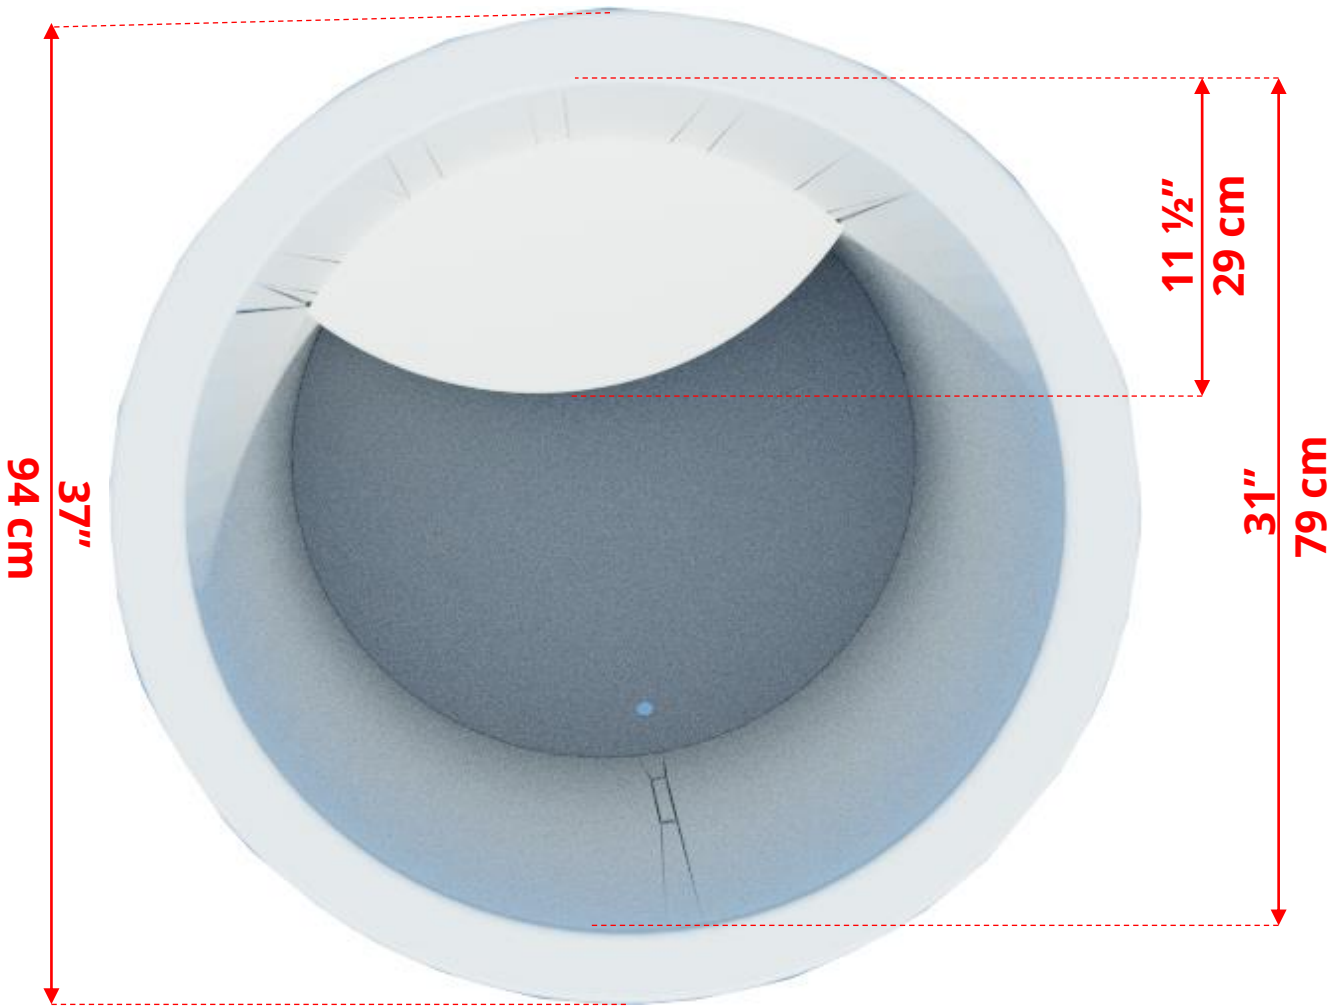

330CP/332CP The Arctic Plunge Tub

Dry weight of The Arctic Plunge Tub is 108lbs (49kgs)

The Arctic Plunge Tub will hold approximately 98 gallons (371 liters) of water when filled 2" (51mm) from the top of the tub.

This will add approximately 818 lbs (371kgs) in weight

330CP/332CP The Arctic Plunge Tub

Top View

**Seat Height 12"
(30cm)**